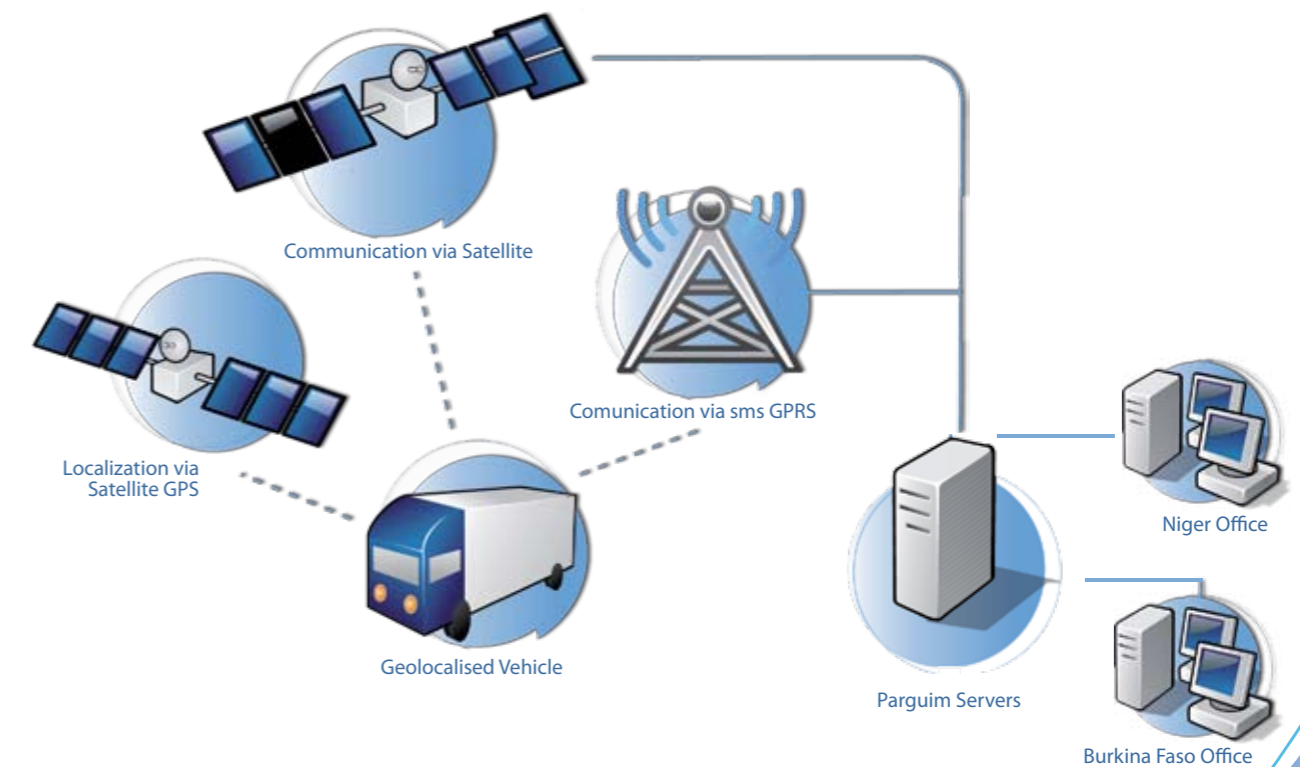

Remote distance: In case of theft or specific events, the Parguim Tracking device allows you to stop the car engine at a distance, take real time pictures of the strategic points in and around the vehicle (presence or absence of load, supervision of sensitive load)

Parguim.com

Combining performance and efficiency, whatever may be your profession or your business environment Parguim Tracking will be of great support on several aspects.

Personnel and Fleet Safety

- Reduce accident risks and incidents. Monitor aggressive driving behavior of the drivers through the control of speed and the effective use of seatbelts
- Reduce miscommunication with the drivers.
- **Localize the vehicle in case of theft.**

Fleet management

- Manage the authorization access of the system. Manage the authorization access of the vehicle.
- Reduce time spent in localizing the vehicles with a single click on the fleet
- Optimize the fleet management due to the detailed activities reports (Schedule, stopping time, path, distance, speed. . .)